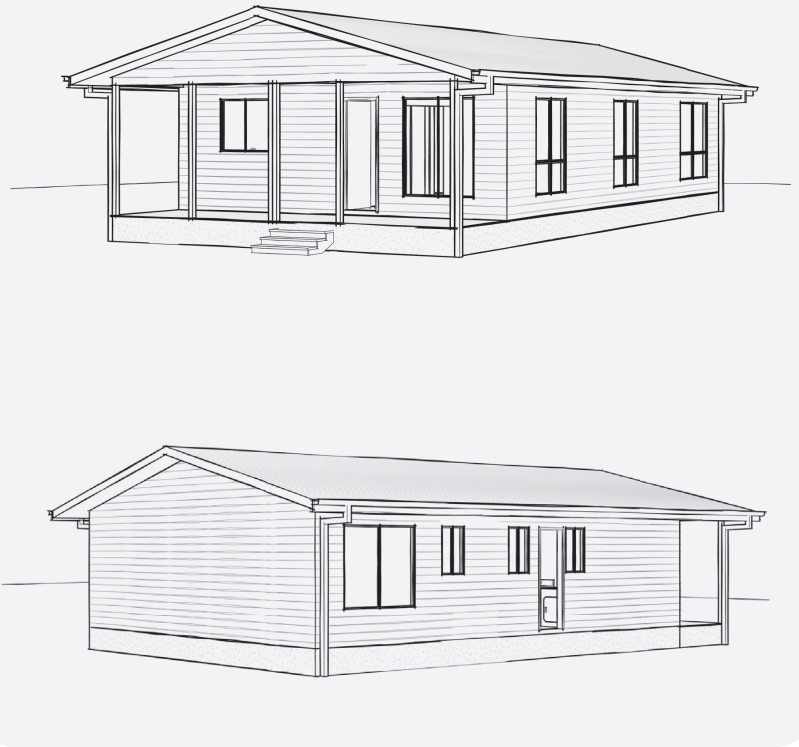

NEW HAVEN

FLOOR PLAN

House Length	7.6m
House Width	12.5m
Verandah & Deck Area	13.9m ²
Floor Area	84.8m²