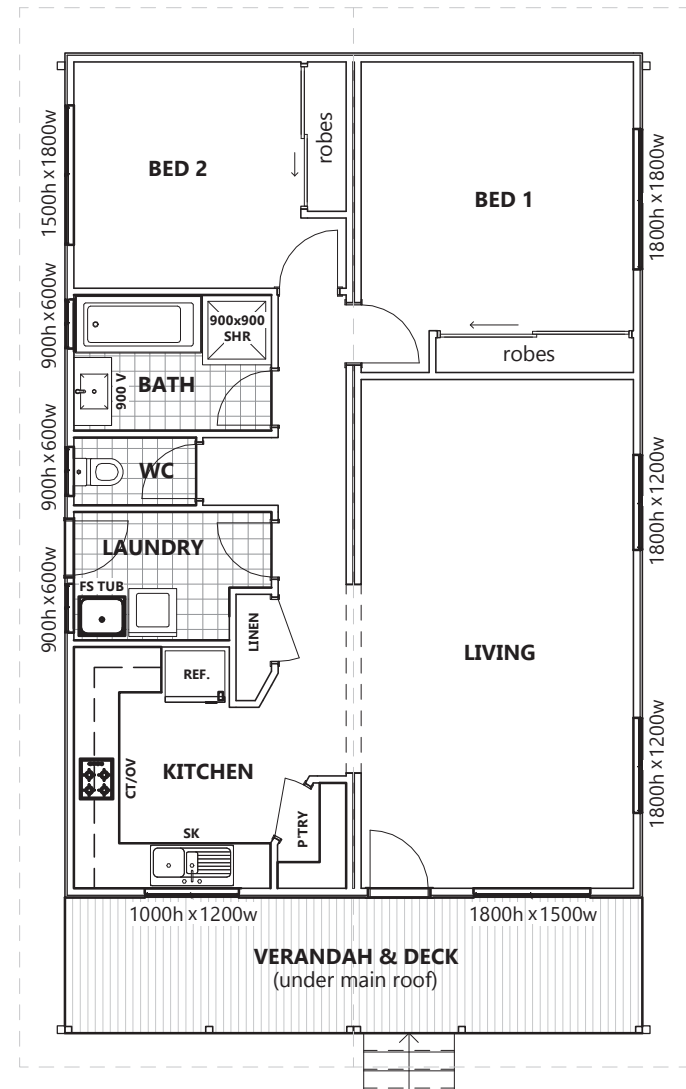

NEW HAVEN

FLOOR PLAN

House Length	7.6m
House Width	12.5m
Verandah & Deck Area	13.9m ²
Floor Area	84.8m²