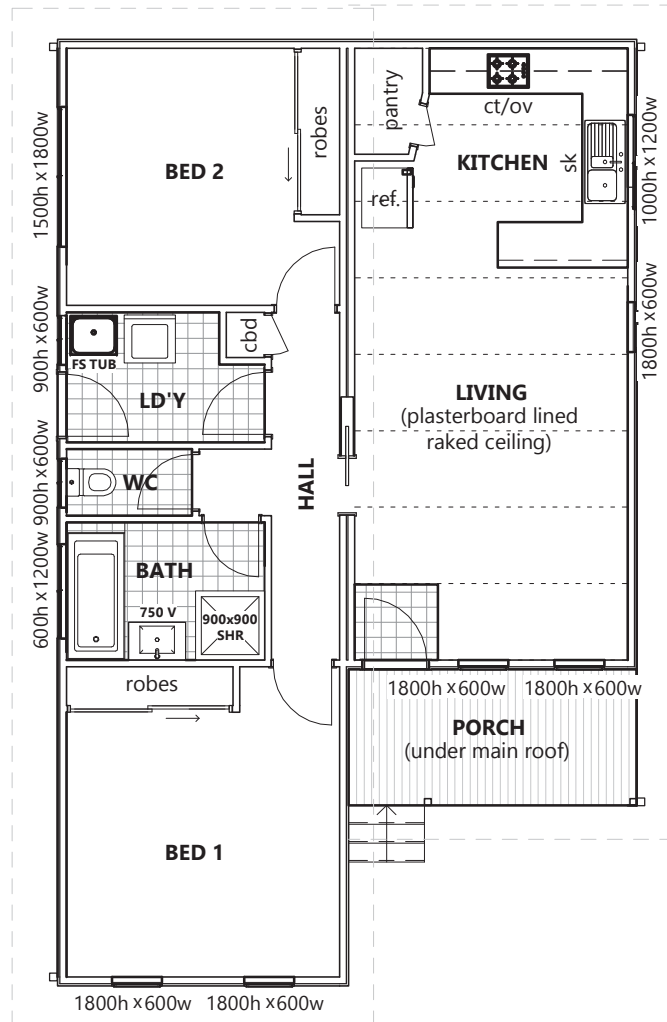

NARELLAN

FLOOR PLAN

TRADITIONAL FACADE

MODERN FACADE

House Length	7.6m
House Width	12.4m
Porch Area	6.9m ²
Floor Area	79.9m²