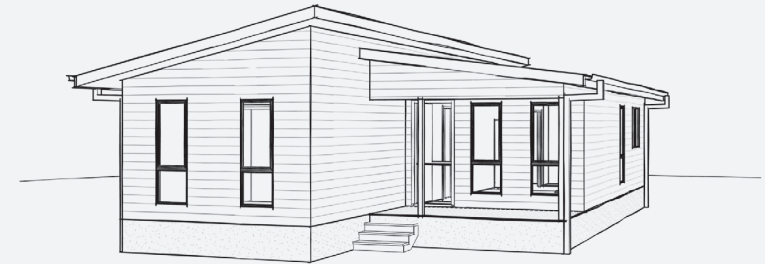

NARELLAN

FLOOR PLAN

TRADITIONAL FACADE

MODERN FACADE

House Length	7.6m
House Width	12.4m
Porch Area	6.9m ²
Floor Area	79.9m²