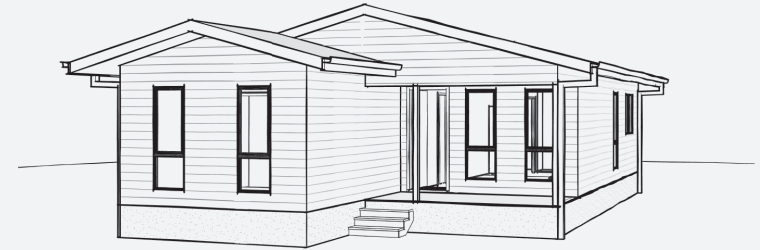

NARELLAN

FLOOR PLAN

TRADITIONAL FACADE

MODERN FACADE

House Length	7.6m
House Width	12.4m
Porch Area	6.9m ²
Floor Area	79.9m²