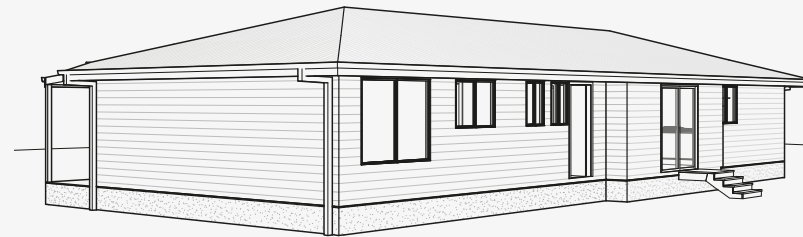

ILLUKA

4

2

3

FLOOR PLAN

House Length 18.5m

House Width 11.2m

Verandah & Deck Area 46.7m²

Floor Area 165.8m²