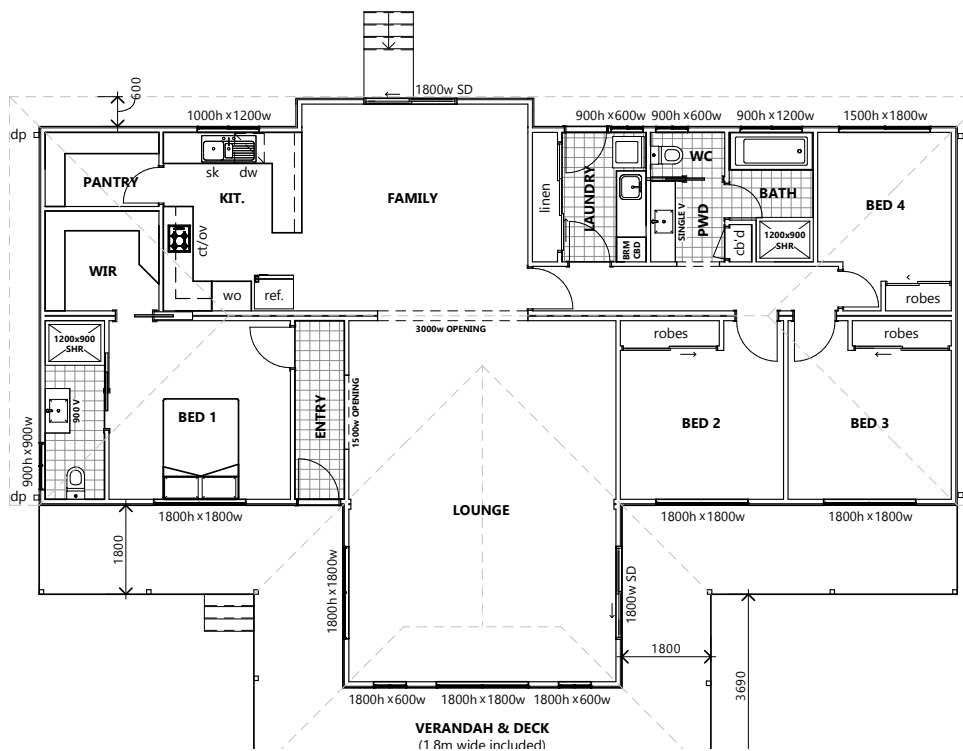

ILLUKA

4

2

3

FLOOR PLAN

House Length 18.5m

House Width 11.2m

Verandah & Deck Area 46.7m²

Floor Area 165.8m²