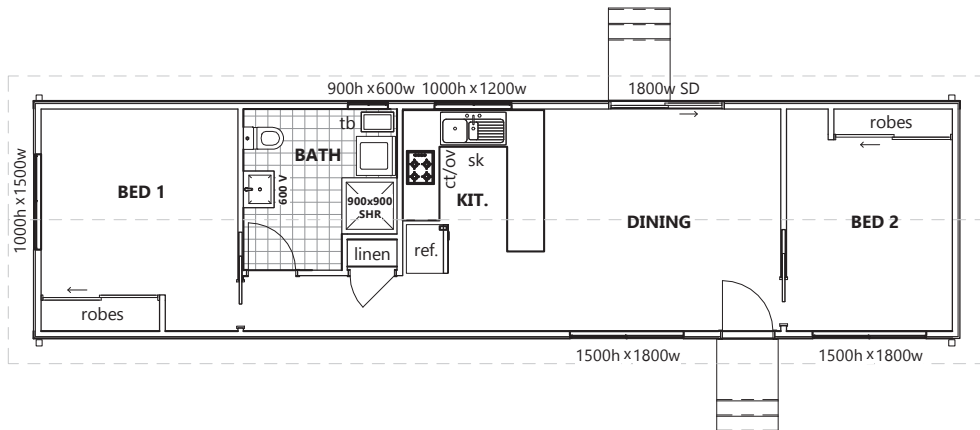

## FLOOR PLAN

House Length 15m

House Width 3.7m

Floor Area 56.9m<sup>2</sup>