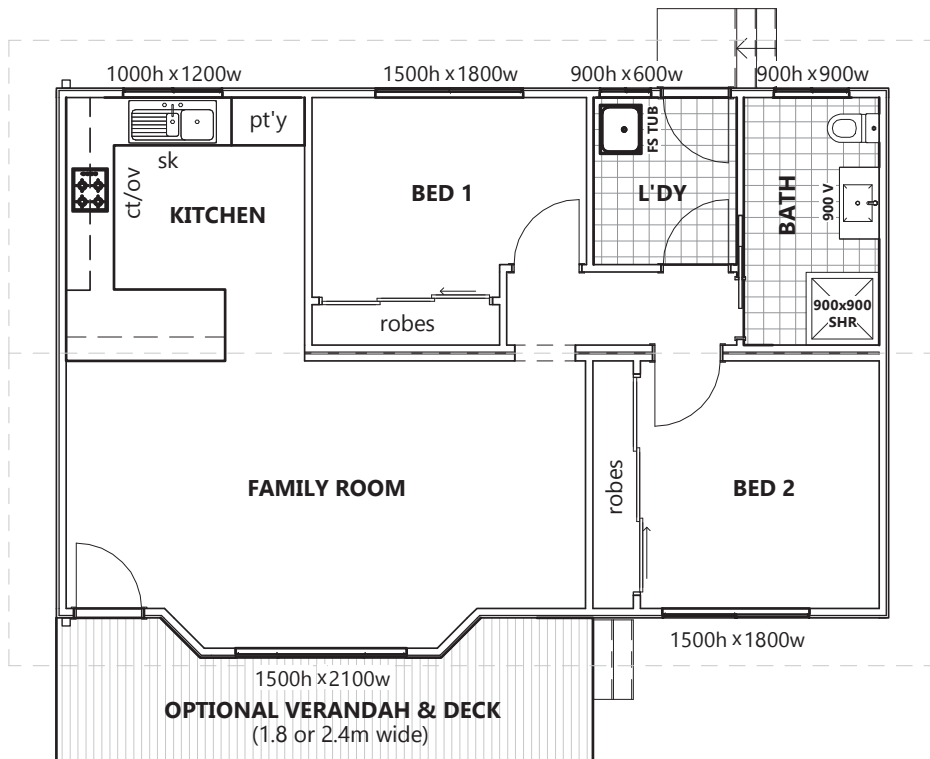

ENMORE

FLOOR PLAN

House Length 10.4m

House Width 6.6m

Floor Area 70.4m²