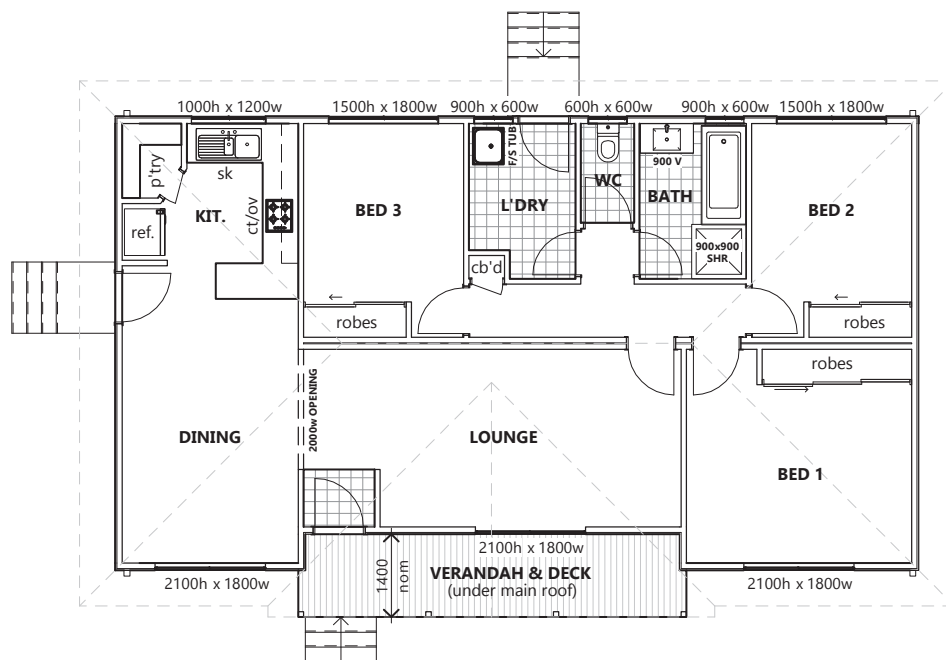

CLOVELLY

FLOOR PLAN

House Length 13.5m

House Width 7.6m

Verandah & Deck Area 8.9m²

Floor Area 98.7m²