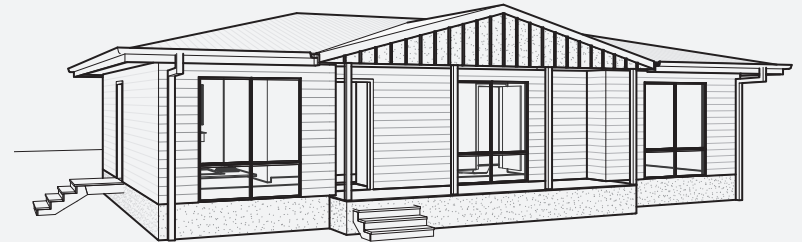

CLOVELLY

FLOOR PLAN

House Length 13.5m

House Width 7.6m

Verandah & Deck Area 8.9m²

Floor Area 98.7m²